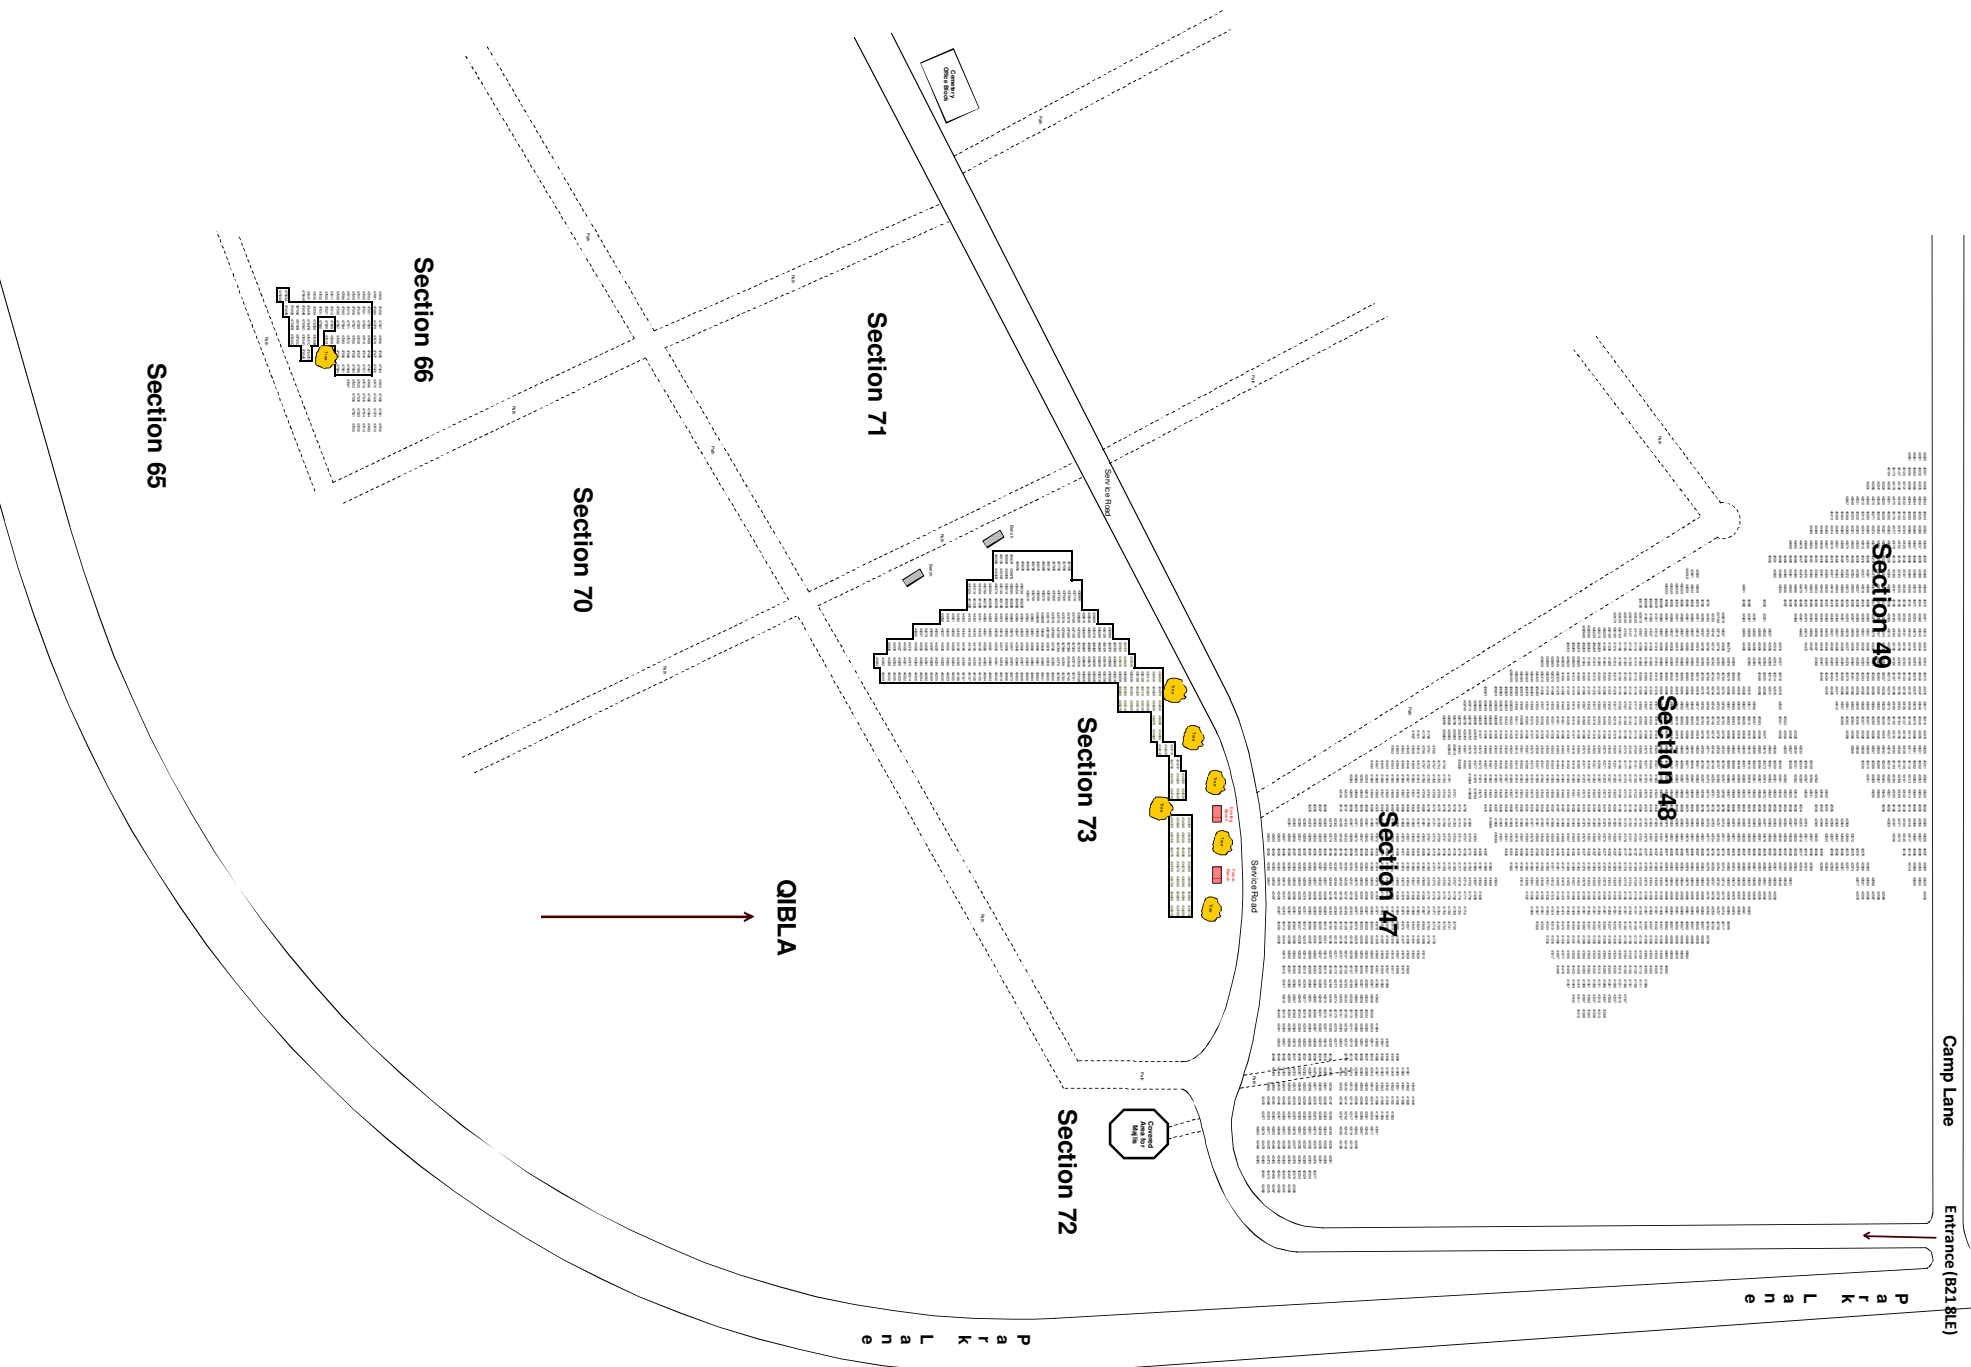

# KSIMC of Birmingham Muslim Sections at Handsworth Cemetery

Camp Lane

Entrance (B21 B&E)

Park Lane

Section 49

Section 48

Section 47

Section 73

Section 72

Section 71

Section 70

Section 66

Section 65

QIBLA

Cemetery Office

Gravestone for Mrs. M. M. M.