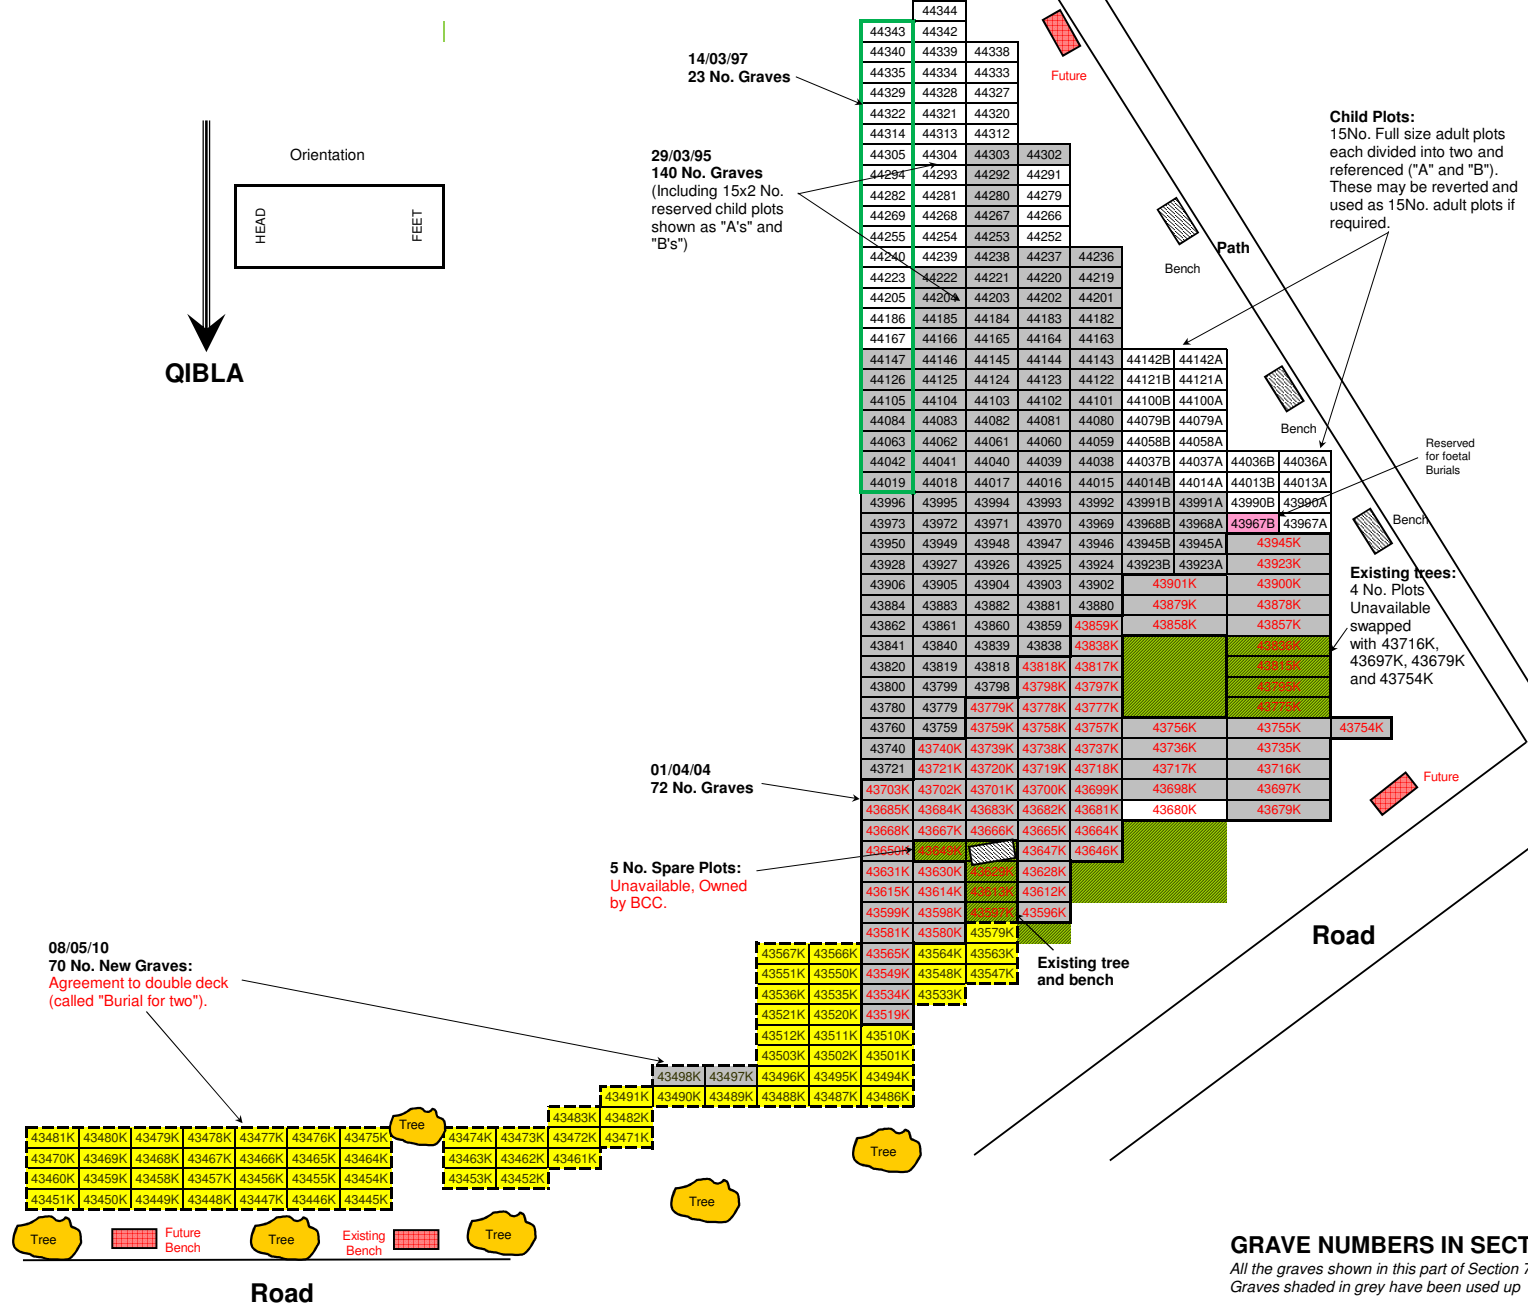

Ref: 26 25 24 23 22 21 20 19 18 17 16 15 14 13 12 11 10 9 8 7 6 5 4 3 2 1 0

BL
BK
BJ
BH
BG
BF
BE
BD
BC
BB
BA
AZ
AY
AX
AW
AV
AU
AT
AS
AR
AQ
AP
AN
AM
AL
AK
AJ
AH
AG
AF
AE
AD
AC
AB
AA
Z
Y
X
W
V
U
T
S
R
Q
P
N
M
L
K
J
H
G
F
E
D
C
B
A

GRAVE NUMBERS IN SECTION 73 - Handsworth
All the graves shown in this part of Section 73 belong to the Jamaat
Graves shaded in grey have been used up