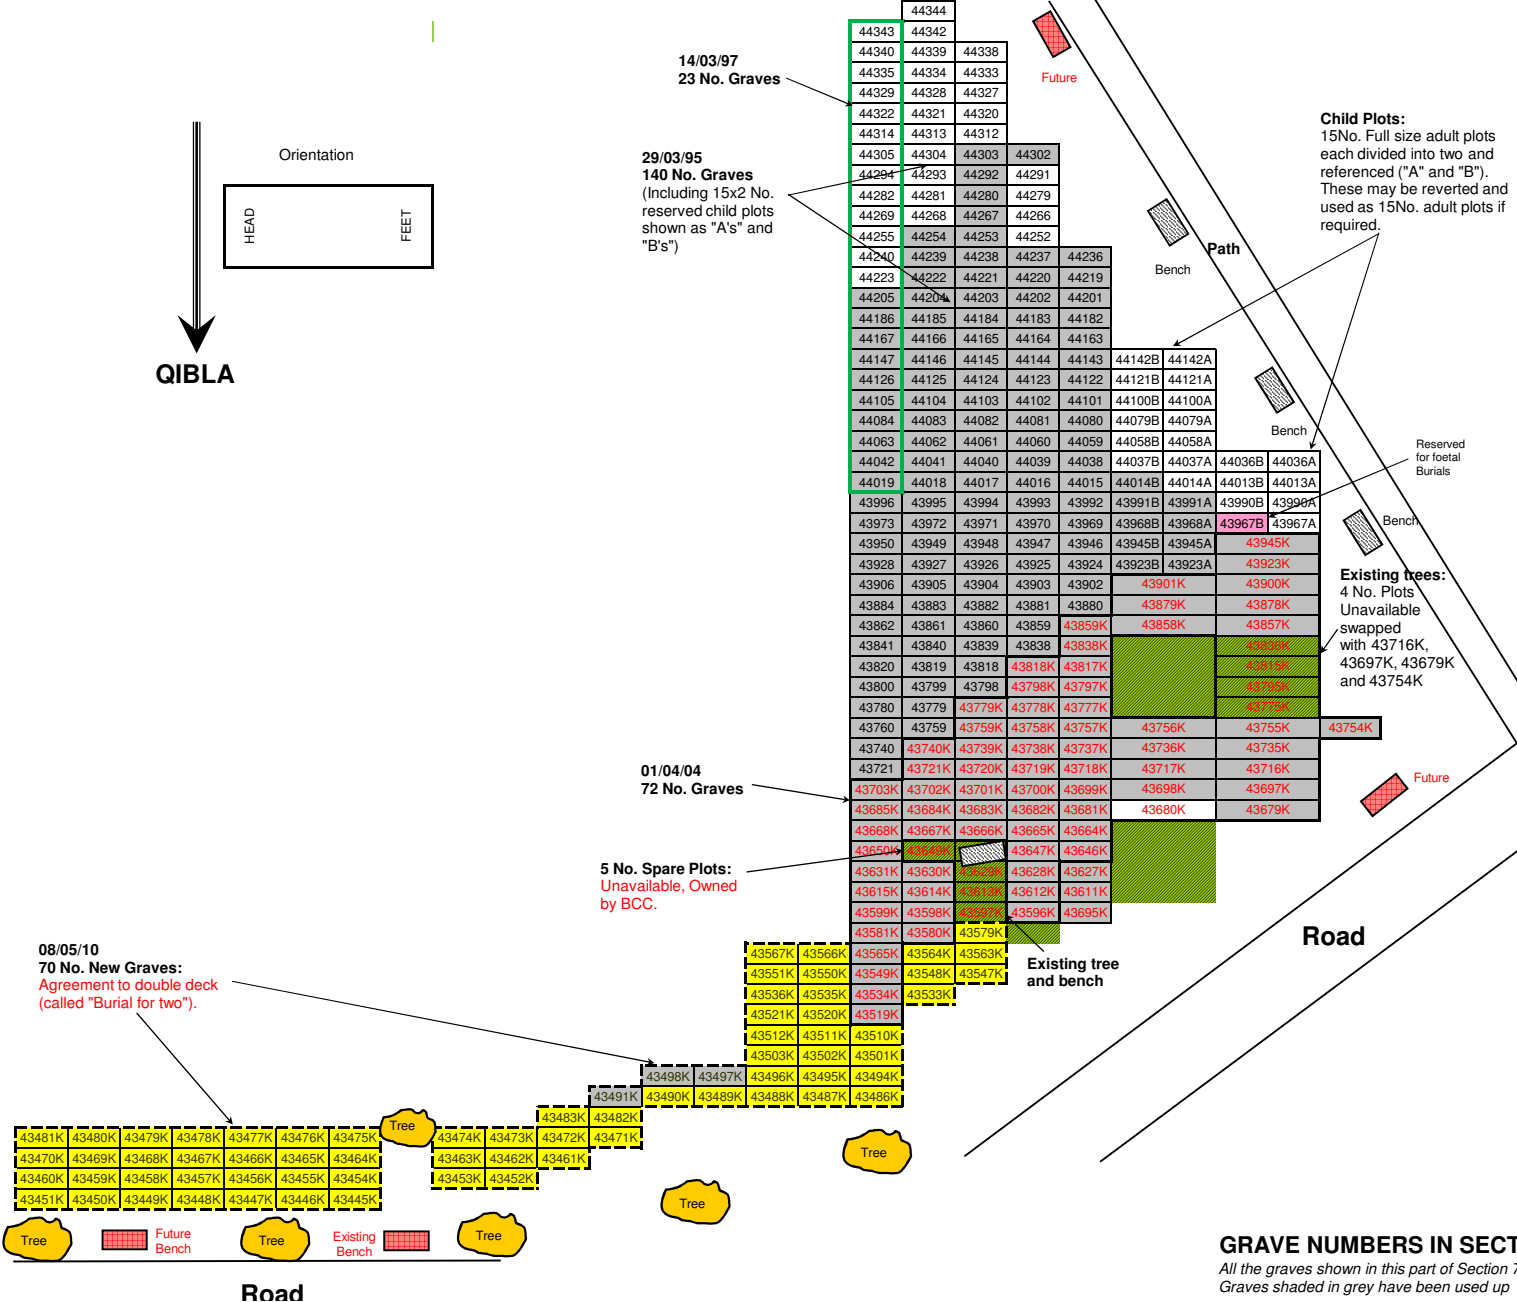

Ref: 26 25 24 23 22 21 20 19 18 17 16 15 14 13 12 11 10 9 8 7 6 5 4 3 2 1 0

BL  
BK  
BJ  
BH  
BG  
BF  
BE  
BD  
BC  
BB  
BA  
AZ  
AY  
AX  
AW  
AV  
AU  
AT  
AS  
AR  
AQ  
AP  
AN  
AM  
AL  
AK  
AJ  
AH  
AG  
AF  
AE  
AD  
AC  
AB  
AA  
Z  
Y  
X  
W  
V  
U  
T  
S  
R  
Q  
P  
N  
M  
L  
K  
J  
H  
G  
F  
E  
D  
C  
B  
A

**GRAVE NUMBERS IN SECTION 73 - Handsworth**  
All the graves shown in this part of Section 73 belong to the Jamaat  
Graves shaded in grey have been used up